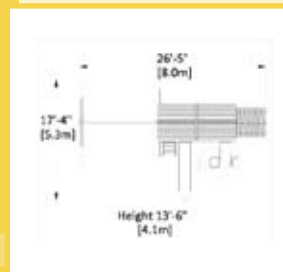

Adventure 4

PLAY SET SHOWN WITH:

- Tower
- Cabin Package
- 3 Position Single Beam
- Belt Swing
- Trapeze Bar and Buoy Ball
- Infant Swing
- Super Slide
- 10' Rocket Slide
- 7' Rock Wall
- Telescope