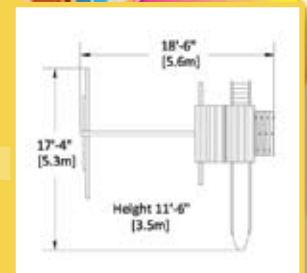

Adventure 2

PLAY SET SHOWN WITH:

- 3 Position Single Beam
- Belt Swing
- Trapeze Bar
- Mega Rider
- 10' Rocket Slide
- 5' Rock Wall
- Picnic Table