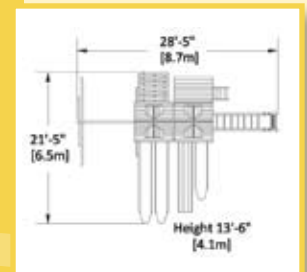

Adventure 5

PLAY SET SHOWN WITH:

- Sundeck
- Tower
- Lower Cottage
- 2 Position Turbo Single Beam
- 2 – Belt Swings
- Monkey Bar
- Monkey Bar Fireman's Pole
- Chin-Up and Hand-Over-Hand Bars
- 2 – 14' Rocket Slides
- 10' Rocket Slide
- 7' Rock Wall
- Gang Plank
- Dormers
- Ship's Wheel