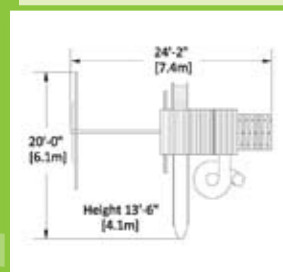

Titan 2

PLAY SET SHOWN WITH:

- Cabin Package
- 3 Position Super Single Beam
- Belt Swing
- Trapeze Bar
- Toddler Bucket
- Super Slide
- 12' Rocket Slide
- 7' Rock Wall
- Ship's Wheel