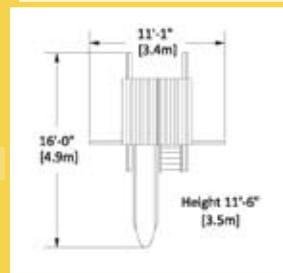

Fort Size: 5' x 5'
 Deck Height: 5'
 Structure: 4" x 4" Vertical Legs

Adventure 1

PLAY SET SHOWN WITH:

- 10' Rocket Slide
- 2 Position Accessory Arm
- Trapeze Bar
- Belt Swing
- Periscope

Adventure 2

PLAY SET SHOWN WITH: