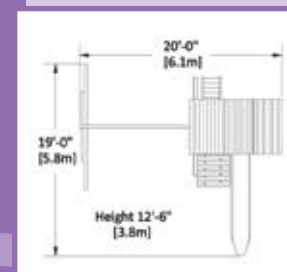

Olympian 5

PLAY SET SHOWN WITH:

- Playhouse Package
- Sundeck
- 3 Position Single Beam
- 2 – Belt Swings
- Wooden Swing
- 12' Rocket Slide
- 5' Sundeck Rock Wall