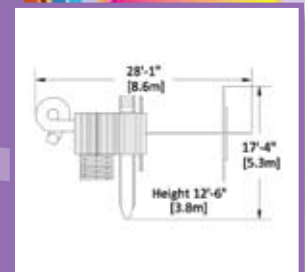

Olympian 3

PLAY SET SHOWN WITH:

- Cabin Package
- Sundeck
- 4 Position Single Beam
- 2 – Belt Swings
- Trapeze Bar
- Tire Swing
- Super Slide
- 10' Rocket Slide
- 6' Rock Wall
- Steering Wheel