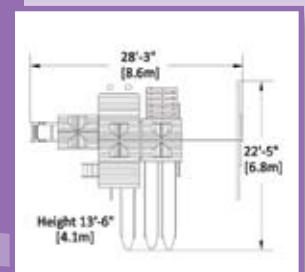

Olympian 5

PLAY SET SHOWN WITH:

- Playhouse Package
- Sundeck
- 3 Position Single Beam
- 2 – Belt Swings
- Wooden Swing
- 12' Rocket Slide
- 5' Sundeck Rock Wall

Olympian 6

PLAY SET SHOWN WITH:

- Playhouse Package
- Porch
- Lemonade Stand
- Sundeck
- Tower
- 2 Position Turbo Single Beam
- 2 – Belt Swings
- Monkey Bar
- Backyard Loft
- Monkey Bar Fireman's Pole
- Chin-Up and Hand-Over-Hand Bars
- Dormers
- 2 – 14' Rocket Slides
- 10' Rocket Slide
- 7' Rock Wall
- Standard Fireman's Pole
- Ship's Wheel