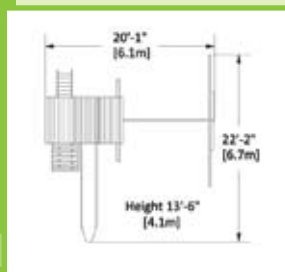

Titan 1

PLAY SET SHOWN WITH:

- 3 Position Turbo Single Beam
- 3 – Belt Swings
- 14' Rocket Slide
- 6' Sundeck Rock Wall
- Picnic Table
- Steering Wheel