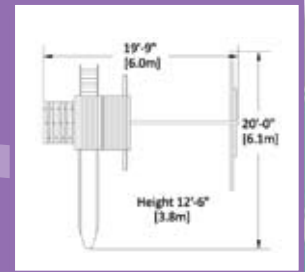

Fort Size: 5' x 5'
 Deck Height: 6'
 Structure: 4" x 4" Vertical Legs

Olympian 1

PLAY SET SHOWN WITH:

- 3 Position Super Single Beam
- 2 – Belt Swings
- Trapeze Bar
- 12' Rocket Slide
- 6' Rock Wall
- Picnic Table