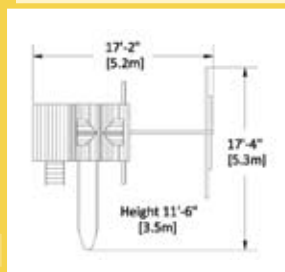

Adventure 3

PLAY SET SHOWN WITH:

- Cabin Package
- Sundeck
- 2 Position Single Beam
- Toddler Bucket
- Infant Swing
- 10' Rocket Slide
- Dormers
- Additional Sandbox Boards
- Sandbox Cover
- Ship's Wheel