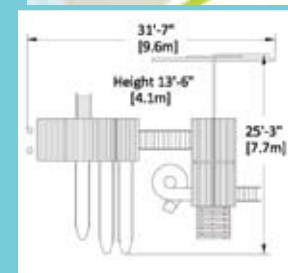

The Adventure Bridge is more than just a connection point for two or more play sets; it's a play area in and of itself. The Adventure Bridge is a perfect place for a ship's wheel, binoculars, telescope, periscope and of course, endless imagination. The large area underneath the Adventure Bridge can provide ample room for a tire swivel swing or a hammock.

Visit your local Backyard Adventures dealer to experience the limitless possibilities of play set designs. Our dealers' creative ingenuity has produced some of the most magnificent play sets ever imagined!

Note: The points of connection for the two play sets must have the same deck height, and design considerations may affect the point at which your two play sets are attached. The tire swivel swing should only be attached to an Adventure Bridge at 5' high.

Combo

PLAY SET SHOWN WITH:

- Titan Treehouse
- Cabin Package
- Lower Cottage
- Extra Sundeck Floor and Walls
- Porch
- Lemonade Stand
- 2 - 14' Rocket Slides
- 12' Rocket Slide
- Binoculars
- 2 - Adventure Bridges
- Ship's Wheel
- Olympian Treehouse
- Playhouse Package
- Tower
- Lower Cottage
- 2 Position Turbo Single Beam
- 2 - Belt Swings
- Super Slide
- 6' Rock Wall