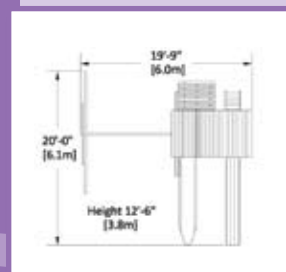

Olympian 4

PLAY SET SHOWN WITH:

- Cabin Package
- Sundeck
- 3 Position Super Single Beam
- 2 – Belt Swings
- 1 – Trapeze Bar
- 12' Rocket Slide
- Gang Plank
- 6' Rock Wall