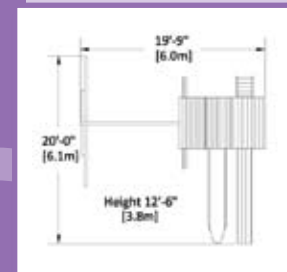

Olympian 2

PLAY SET SHOWN WITH:

- Lower Cottage
- Sundeck
- 3 Position Super Single Beam
- Belt Swing
- Toddler Bucket
- Trapeze Bar
- 12' Rocket Slide
- Gang Plank
- Binoculars