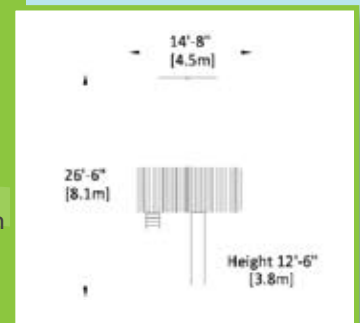

Olympian 4

PLAY SET SHOWN WITH:

- Playhouse Package
- Porch
- Lemonade Stand
- Sundeck
- 3 Position Super Single Beam
- 2 - Belt Swings
- 1 - Trapeze Bar
- 12' Rocket Slide