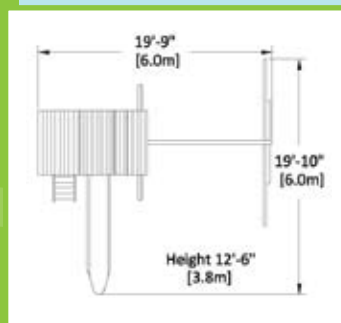

Olympian 3

PLAY SET SHOWN WITH:

- Playhouse Package
- Sundeck
- 3 Position Super Single Beam
- 2 - Belt Swings
- 1 - Trapeze Bar
- 12' Rocket Slide