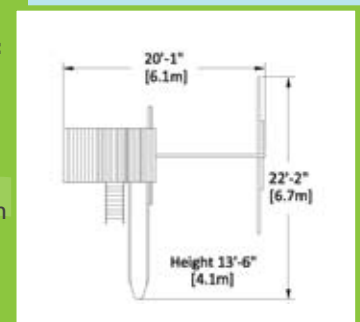

Titan 6

PLAY SET SHOWN WITH:

- Titan Treehouse without Sundeck
- Playhouse Package
- Porch
- 3 Position Turbo Single Beam
- 2 - Belt Swings
- 1 - Trapeze Bar
- 14' Rocket Slide