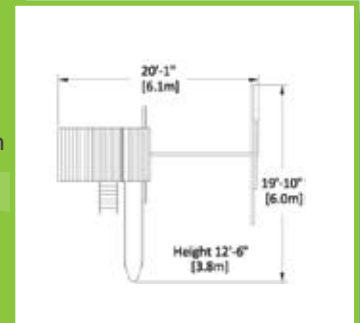

Olympian 2

PLAY SET SHOWN WITH:

- Playhouse Package
- Porch
- 3 Position Super Single Beam
- 2 - Belt Swings
- 1 - Trapeze Bar
- 12' Rocket Slide