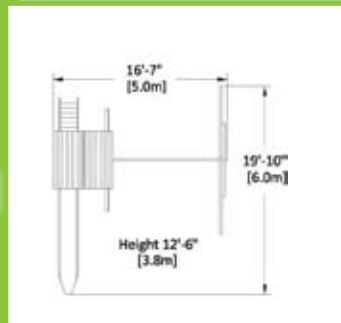

### PLAY SET SHOWN WITH:

- Playhouse Package
- 3 Position Super Single Beam
- 2 - Belt Swings
- 1 - Trapeze Bar
- 12' Rocket Slide