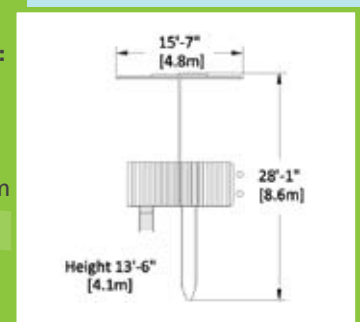

Titan 8

PLAY SET SHOWN WITH:

- Playhouse Package
- Porch
- Lemonade Stand
- 3 Position Turbo Single Beam
- 2 - Belt Swings
- 1 - Trapeze Bar
- 14' Rocket Slide