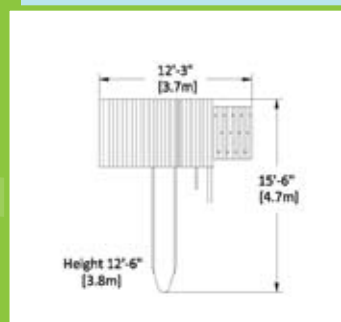

Olympian 5

PLAY SET SHOWN WITH:

- Playhouse Package
- Porch
- 12' Rocket Slide
- 6' Rock Wall
- Accessory Arm with 6' Rope Ladder
- Super Fireman's Pole