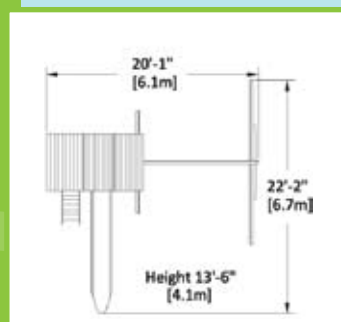

Titan 7

PLAY SET SHOWN WITH:

- Playhouse Package
- Porch
- 3 Position Turbo Single Beam
- 2 - Belt Swings
- 1 - Trapeze Bar
- 14' Rocket Slide