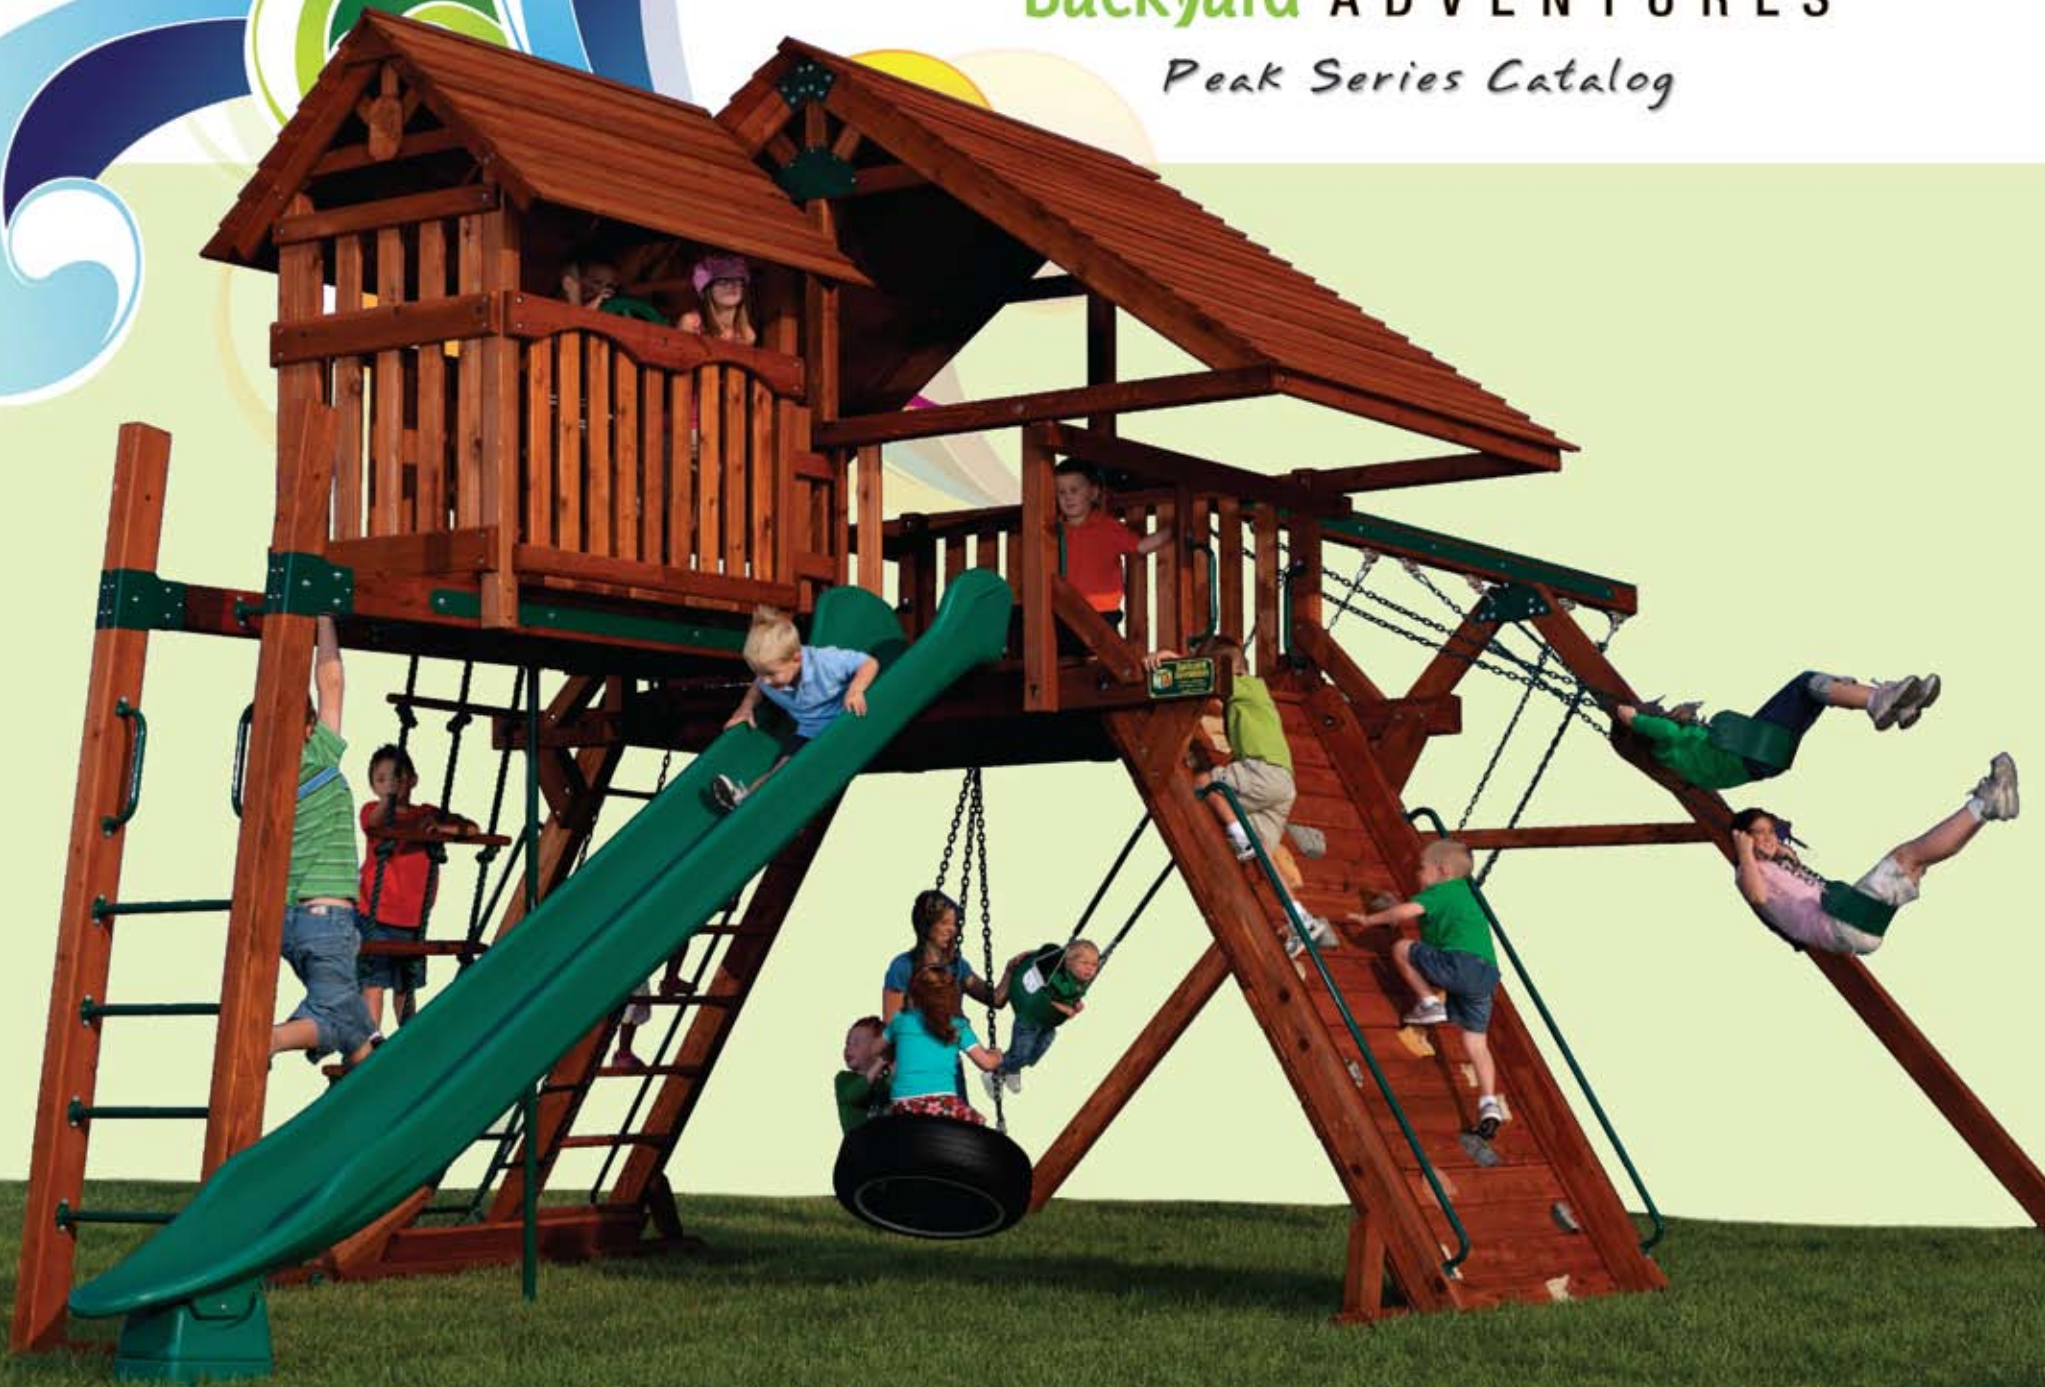

Backyard ADVENTURES®
Peak Series Catalog

Welcome to Backyard Adventures

Welcome to Backyard Adventures

Thank you for including us in your search for a new play set! As you browse through our catalog, you'll focus first on all the things every parent holds dear – the safety features, the durable construction of our play sets, the variety of accessories and configurations, and the innovative value.

Peak Highlights

The Peak Series is loaded with some of our most popular accessories and is designed to adjust for relatively un-level yards. Peak play sets are constructed for parents and children to play together.

Olympian Peak 1

Olympian Peak 3

The OLYMPIAN PEAK is our most popular Peak play set. You can attach taller swings and longer slides to this awesome structure! The Olympian Peak also comes standard with many popular accessories.