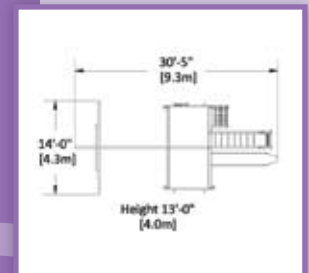

Olympian 3

PLAY SET SHOWN WITH:

Standard Features:

- 6' Rock Wall
- Chain/Flat-Step Ladder Combo
- Accessory Arm with Rope Ladder
- Tire Swivel Swing

Options:

- Tarp Roof
- 4 Position Super Single Beam
- 2 – Belt Swings
- Infant Swing
- Trapeze Bar
- 12' Rocket Slide
- Monkey Bar
- Monkey Bar Fireman's Pole
- Chin-Up and Hand-Over-Hand Bars