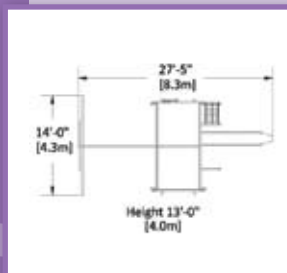

Olympian 1

PLAY SET SHOWN WITH:

Standard Features:

- 6' Rock Wall
- Chain/Flat-Step Ladder Combo
- Accessory Arm with Rope Ladder
- Accessory Arm with Trapeze Bar
- Tire Swivel Swing

Options:

- Multi-Colored Tarp Roof
- 3 Position Super Single Beam
- 2 – Belt Swings
- Infant Swing
- 12' Rocket Slide