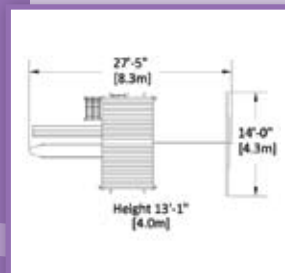

Olympian 2

PLAY SET SHOWN WITH:

Standard Features:

- 6' Rock Wall
- Chain/Flat-Step Ladder Combo
- Accessory Arm with Rope Ladder
- Tire Swivel Swing

Options:

- Wood Roof
- 3 Position Super Single Beam
- 2 – Belt Swings
- Infant Swing
- 12' Rocket Slide
- Gang Plank