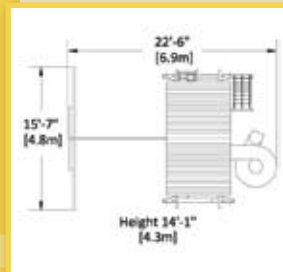

Titan 2

PLAY SET SHOWN WITH:

Standard Features:

- 7' Rock Wall
- Chain/Flat-Step Ladder Combo
- Accessory Arm with Rope Ladder
- Tire Swivel Swing

Options:

- Wood Roof
- 3 Position Turbo Single Beam
- 2 – Belt Swings
- Toddler Bucket
- Super Slide