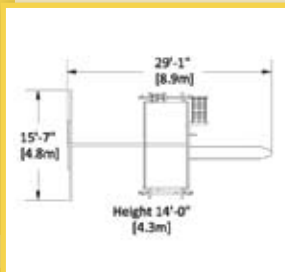

Titan 1

PLAY SET SHOWN WITH:

Standard Features:

- 7' Rock Wall
- Chain/Flat-Step Ladder Combo
- Accessory Arm with Rope Ladder
- Tire Swivel Swing

Options:

- Multi-Colored Tarp Roof
- 3 Position Turbo Single Beam
- 2 – Belt Swings
- Infant Swing
- 14' Rocket Slide
- Turbo Fireman's Pole