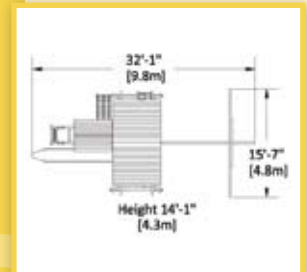

Titan 3

PLAY SET SHOWN WITH:

Standard Features:

- 7' Rock Wall
- Chain/Flat-Step Ladder Combo
- Accessory Arm with Rope Ladder
- Tire Swivel Swing

Options:

- Wood Roof
- 4 Position Turbo Single Beam
- 2 – Belt Swings
- Trapeze Bar
- Infant Swing
- 14' Rocket Slide
- Monkey Bar
- Monkey Bar Fireman's Pole
- Loft
- Ship's Wheel