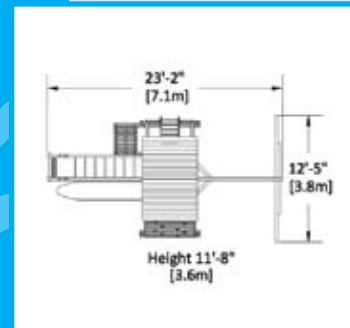

Mountaineer 2

PLAY SET SHOWN WITH:

Standard Features:

- Tire Swivel Swing
- Accessory Arm with Rope Ladder
- 5' Rock Wall

Options:

- 2 Position Single Beam
- 2 – Belt Swings
- 10' Rocket Slide
- Monkey Bar