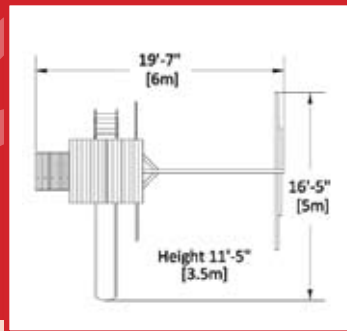

Magellan 1

PLAY SET SHOWN WITH:

Standard Features:

- 5' Rock Wall
- Picnic Table

Options:

- 3 Position Single Beam
- 2 – Belt Swings
- Trapeze Bar
- Double Wall Wave Slide