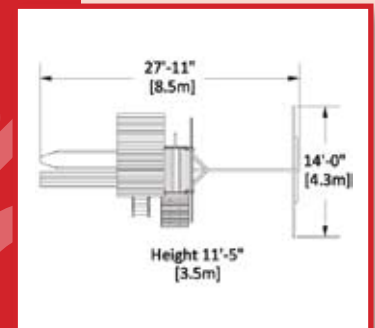

Magellan 5

PLAY SET SHOWN WITH:

Options:

- Magellan Tower with 6' Rock Wall
- Lower Enclosure with Serving Wall and Side Table
- 3 Position Super Single Beam
- 2 – Belt Swings
- Trapeze Bar
- 10' Rocket Slide
- Super Fireman's Pole
- Explorer Gang Plank