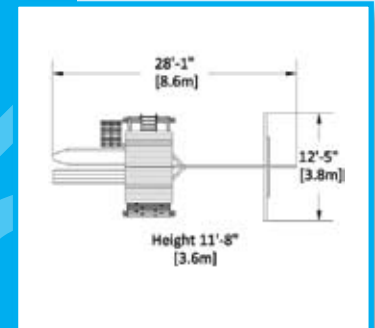

Mountaineer 3

PLAY SET SHOWN WITH:

Standard Features:

- Tire Swivel Swing
- Accessory Arm with Rope Ladder
- 5' Rock Wall

Options:

- 4 Position Single Beam
- 3 – Belt Swings
- Infant Swing
- 10' Rocket Slide
- Explorer Gang Plank