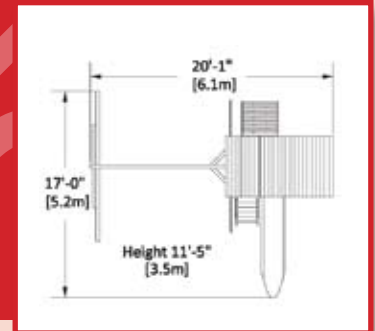

Magellan 2

PLAY SET SHOWN WITH:

Standard Features:

- 5' Rock Wall

Options:

- Lower Enclosure with Serving Wall and Side Table
- 3 Position Single Beam
- 2 – Belt Swings
- Toddler Bucket
- 10' Rocket Slide