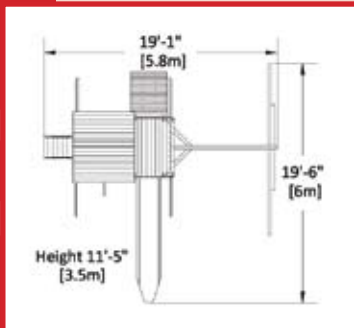

MAGELLAN BASE FORT

Fort Size: 5' x 4 1/2'

Deck Height: 5'

Structure: 4" x 4" Vertical Legs

STANDARD FEATURES:

- 5' Rock Wall
- Picnic Table

Magellan 1

PLAY SET SHOWN WITH:

Options:

- Lower Enclosure with Serving Wall and Side Table
- 3 Position Single Beam
- 2 – Belt Swings
- Toddler Bucket
- 10' Rocket Slide

Magellan 3

PLAY SET SHOWN WITH:

Standard Features:

- Picnic Table
- Options:
- Magellan Tower with 6' Rock Wall
 - 2 Position Super Single Beam
 - 2 – Belt Swings
 - 12' Rocket Slide
 - Fireman's Pole