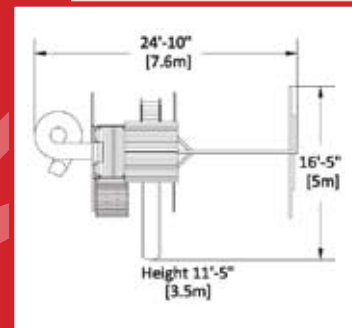

Magellan 4

PLAY SET SHOWN WITH:

Standard Features:

1. Picnic Table
2. Options:
3. Magellan Tower with 6' Rock Wall
   - 3 Position Single Beam
   - 2 – Belt Swings
   - Rocket Rider
   - Double Wall Wave Slide
   - Turbo Slide