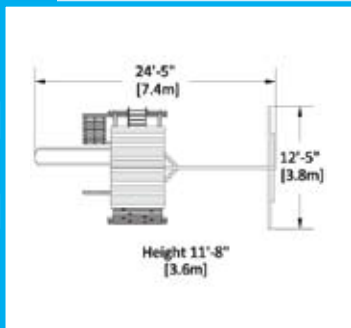

Mountaineer 1

PLAY SET SHOWN WITH:

Standard Features:

- Tire Swivel Swing
- Accessory Arm with Rope Ladder
- Accessory Arm with Trapeze Bar
- 5' Rock Wall

Options:

- 3 Position Single Beam
- 2 – Belt Swings
- Rocket Rider
- Double Wall Wave Slide