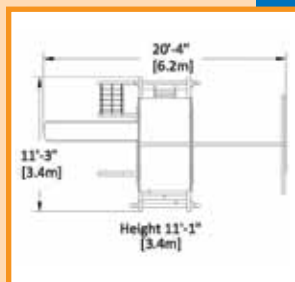

TIRE SWIVEL SWING

The tire swivel swing is one of our most popular features. With room for up to three children, kids love to spin and swing on their real tire swing.