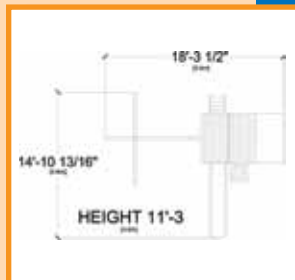

The Glacier side table is large enough for two or more children, and with the serving wall your kids can setup their own lemonade stand.

Glacier

PLAY SET SHOWN WITH:

Standard Features

- Wood Roof
- Tarp Sunroof
- 3 Position Single Beam
- 2 - Belt Swings
- Trapeze Bar
- Serving Wall
- Side Table
- Rock Wall
- Flat Step Ladder with Handrails