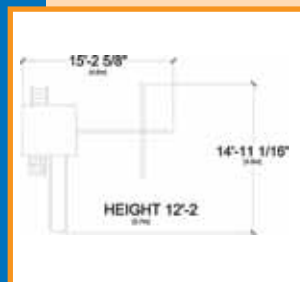

Options:

- Wave Slide