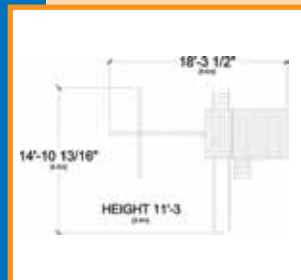

Options:

- Wave Slide