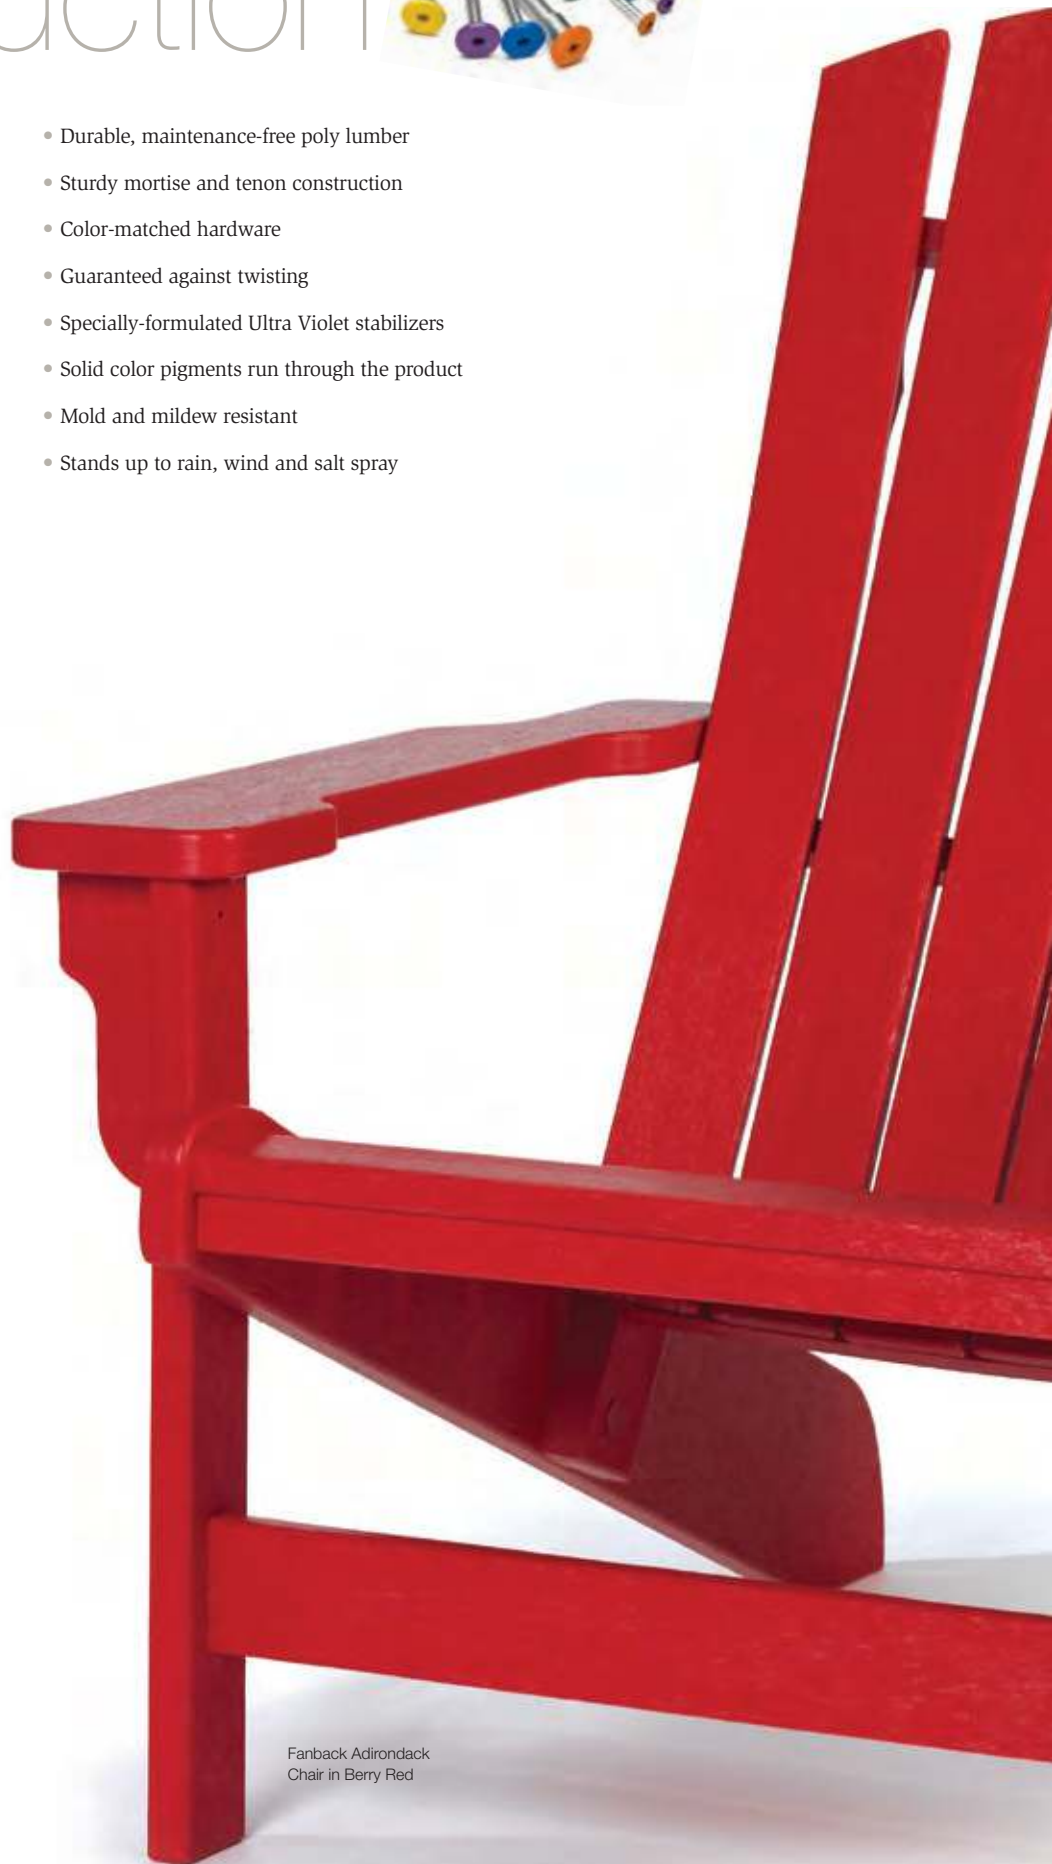

- Durable, maintenance-free poly lumber
- Sturdy mortise and tenon construction
- Color-matched hardware
- Guaranteed against twisting
- Specially-formulated Ultra Violet stabilizers
- Solid color pigments run through the product
- Mold and mildew resistant
- Stands up to rain, wind and salt spray

Breezesta
Wood Grain Texture

Competitor's
Smooth Plastic

Fanback Adirondack
Chair in Berry Red

quick ship program

510

AD-0100 Shoreline Adirondack Chair
36"h x 34"d x 31"w - 45 lbs - 14.5" seat height
Colors: Seafoam, Weatherwood, or White