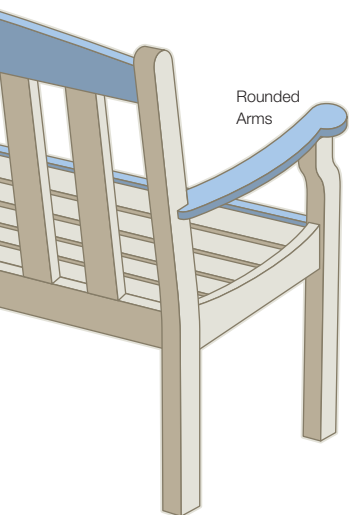

HZ-0310-36 Coffee Table
 17.5"h x 19"d x 36"w-33 lbs
HZ-0310-48 48"w-41 lbs 465
HZ-0310-60 60"w-53 lbs 601

CT-1100 Accent Table
 21"h x 16"d x 23"w - 23 lbs

skyline collection

Two Garden Chairs in Redwood, Double High Back Rocker in Redwood, 48" Coffee Table in Weatherwood