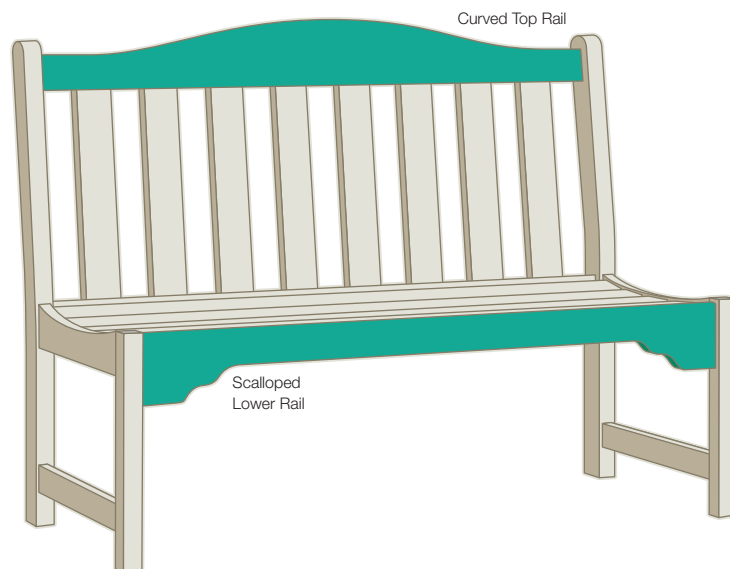

The Ridgeline Collection features a scalloped lower rail, curved top rail and straight arms.