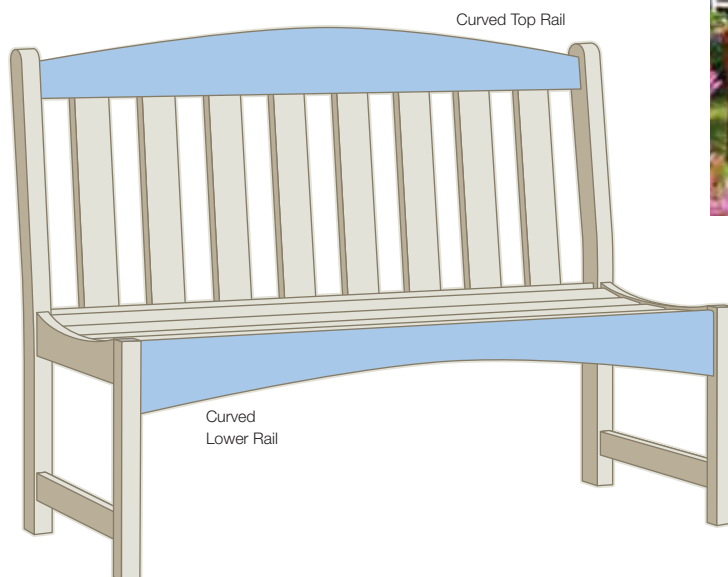

Curved Top Rail

Curved
Lower Rail