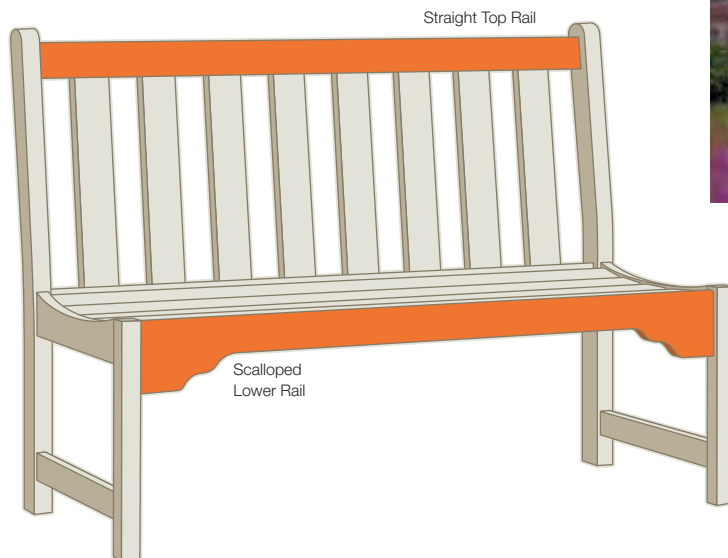

horizon collection

48" Park Bench in Sky Blue, two High Back Rockers in Lilac, Accent Table in White

The Horizon Collection features a scalloped lower rail, straight top rail and arms.

HZ-0300 High Back Rocker
 47"h x 31"d x 25"w
 44 lbs - 14.5" seat
 Cushion CU-0307