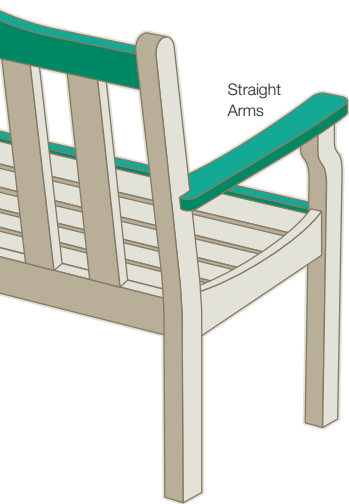

The Ridgeline Collection features a scalloped lower rail, curved top rail and straight arms.