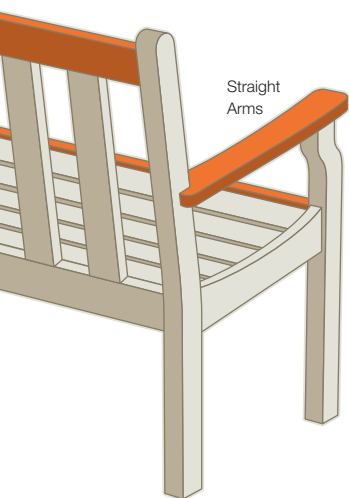

horizon collection

The Horizon Collection features a scalloped lower rail, straight top rail and arms.