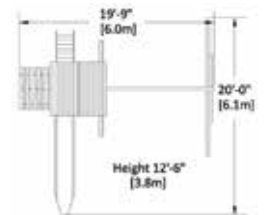

PLAY SET SHOWN WITH:

- 3 Position Super Single Beam
- 2 – Belt Swings
- Trapeze Bar
- 12' Rocket Slide
- 6' Rock Wall
- Picnic Table