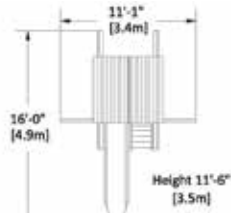

ADVENTURE TREHOUSE 1

PLAY SET SHOWN WITH:

- 10' Rocket Slide
- 2 Position Accessory Arm
- Trapeze Bar
- Belt Swing
- Periscope