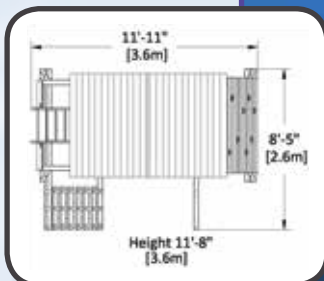

CHECK LIST

The MOUNTAINEER has been designed to ensure maximum value for your family with a larger 5' x 5' deck size. This base fort comes standard with a full sized rock wall, tire swivel swing, accessory arm with trapeze bar, and an accessory arm with rope ladder. When you customize this play set with a single beam or monkey bar and a Rocket Slide, you're providing countless hours of fun for your explorers! Your local dealer will help you create the perfect Mountaineer play system for your family.