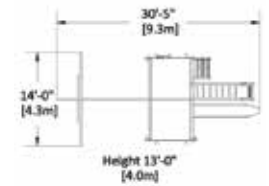

Options:

- Tarp Roof
- 4 Position Super Single Beam
- 2 – Belt Swings
- Infant Swing
- Trapeze Bar
- 12' Rocket Slide
- Monkey Bar
- Monkey Bar Fireman's Pole
- Chin-Up and Hand-Over-Hand Bars