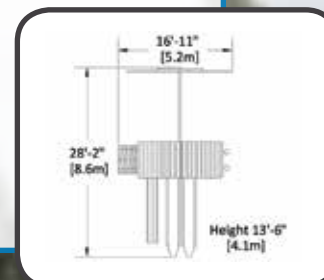

PLAY SET SHOWN WITH:

- Playhouse Package
- Porch
- Lemonade Stand
- 3 Position Turbo Single Beam
- 2 – Belt Swings
- Trapeze Bar
- 2 – 14' Rocket Slides
- Gang Plank
- 6' Rock Wall
- Steering Wheel