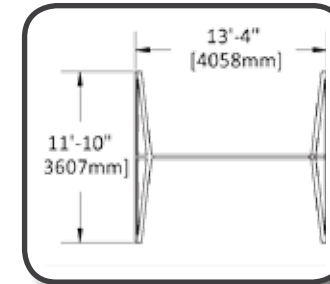

The Free-Standing Single Beam will fit in almost any yard when you cannot fit a traditional fort and swing beam combination in the same space. It is 8' tall just like our standard swing beams and has room for three swing accessories. Visit your local Backyard Adventures dealer to learn about the ultimate space-saving flexibility of our compact play sets and accessories!

PLAY SET SHOWN WITH:

- 2 - Belt Swings
- Trapeze Bar

Belt Swing