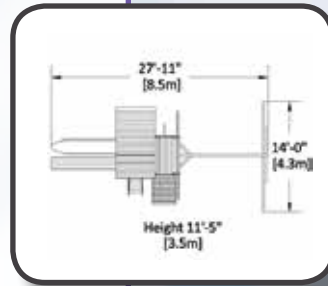

MAGELLAN 5

PLAY SET SHOWN WITH:

Options:

- Magellan Tower with 6' Rock Wall
- Lower Enclosure with Serving Wall and Side Table
- 3 Position Super Single Beam
- 2 - Belt Swings
- Trapeze Bar
- 10' Rocket Slide
- Super Fireman's Pole
- Explorer Gang Plank