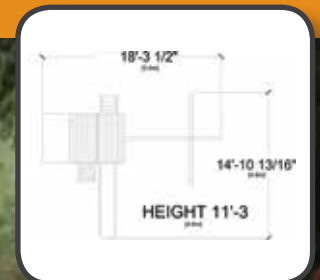

Options

- Wave Slide