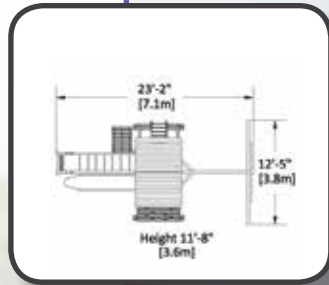

PLAY SET SHOWN WITH:

Standard Features:

- Tire Swivel Swing
- Accessory Arm with Rope Ladder
- 5' Rock Wall

Options:

- 2 Position Single Beam
- 2 – Belt Swings
- 10' Rocket Slide
- Monkey Bar

MOUNTAINEER 2