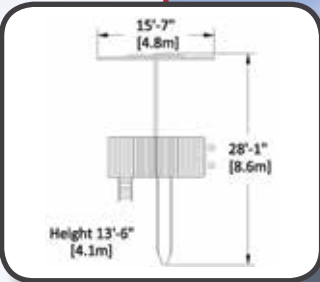

TITAN PACKAGE 8