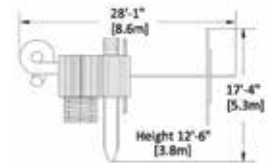

PLAY SET SHOWN WITH:

- Cabin Package
- Sundeck
- 4 Position Single Beam
- 2 – Belt Swings
- Trapeze Bar
- Tire Swing
- Super Slide
- 10' Rocket Slide
- 6' Rock Wall
- Steering Wheel