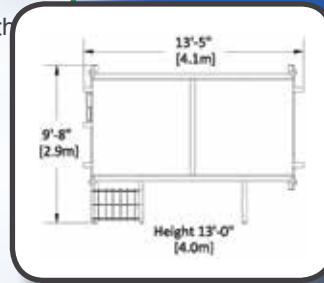

CHECK LIST

The OLYMPIAN PEAK is our most popular Peak play set. You can attach taller swings and longer slides to this awesome structure! The Olympian Peak also comes standard with many popular accessories.

Deck Size: 6' x 6'

Deck Height: 6'

Structure: 4" x 6" Angled Legs

Fort Options

- Green Tarp Roof
- Multi-Color Tarp Roof
- Wood Roof

Swing Beams

- 2 Position Swing *
- 3 Position Swing *
- 4 Position Swing *

Slides

- 12' Rocket Slide
- Mega Slide

Accessories

- Gang Plank
- Fireman's Pole
- Monkey Bar
- Backyard Loft

Swings

- Belt Swing(s)
- Trapeze Bar
- Toddler Bucket
- Buoy Ball
- Infant Swing
- Tire Swing
- Wooden Swing

* Super 9' Single Beam only

OLYMPIAN PEAK