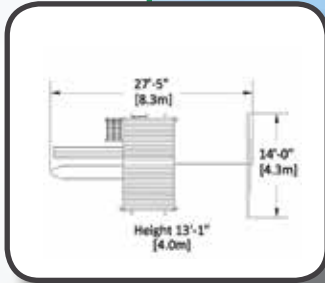

PLAY SET SHOWN WITH:

Standard Features:

- 6' Rock Wall
- Chain/Flat-Step Ladder Combo
- Accessory Arm with Rope Ladder
- Trapeze Bar
- Tire Swivel Swing

Options:

- Wood Roof
- 3 Position Super Single Beam
- 2 – Belt Swings
- Infant Swing
- 12' Rocket Slide
- Gang Plank