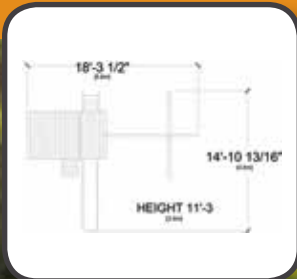

PLAY SET SHOWN WITH:

Standard Features:

- All Wood Roofs
- 3 Position Single Beam
- 2 - Belt Swings
- Trapeze Bar
- Lower Enclosure with Serving Wall
- Side Table
- Rock Wall
- Flat Step Ladder with Handrails

Options:

- Wave Slide

YOSEMITE