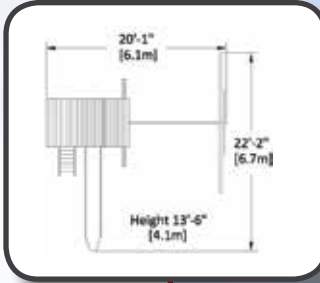

PLAY SET SHOWN WITH:

- Playhouse Package
- 3 Position Turbo Single Beam
- 2 - Belt Swings
- 1 - Trapeze Bar
- 14' Rocket Slide

TITAN PACKAGE 7

PLAY SET SHOWN WITH:

- Playhouse Package
- Porch
- Lemonade Stand
- 3 Position Turbo Single Beam
- 2 - Belt Swings
- 1 - Trapeze Bar
- 14' Rocket Slide