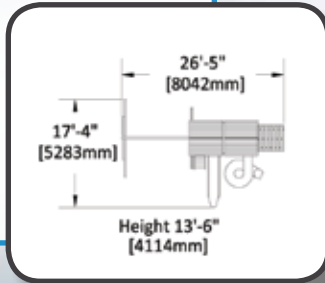

PLAY SET SHOWN WITH:

- Tower
- Cabin Package
- 3 Position Single Beam
- Belt Swing
- Trapeze Bar and Buoy Ball
- Infant Swing
- Super Slide
- 10' Rocket Slide
- 7' Rock Wall
- Telescope