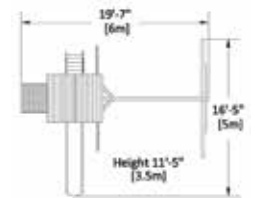

Options:

- 3 Position Single Beam
- 2 – Belt Swings
- Trapeze Bar
- Double Wall Wave Slide