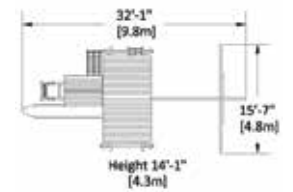

Options:

- Wood Roof
- 4 Position Turbo Single Beam
- 2 – Belt Swings
- Trapeze Bar
- Infant Swing
- 14' Rocket Slide
- Monkey Bar
- Monkey Bar
  Fireman's Pole
- Loft
- Ship's Wheel