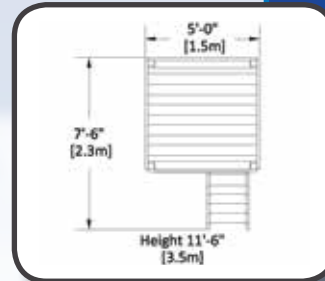

Fort Size: 5' x 5'  
Deck Height: 5'  
Structure: 4" x 4" Vertical Legs