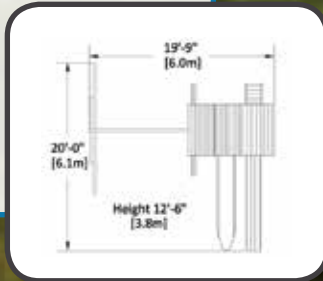

PLAY SET SHOWN WITH:

- Lower Cottage
- Sundeck
- 3 Position Super Single Beam
- Belt Swing
- Toddler Bucket
- Trapeze Bar
- 12' Rocket Slide
- Gang Plank
- Binoculars

OLYMPIAN TREEHOUSE 2