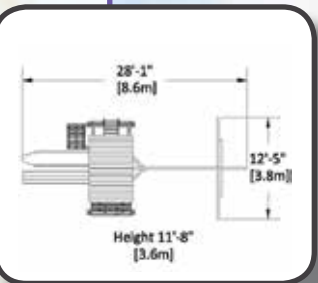

Options:

- 4 Position Single Beam
- 3 – Belt Swings
- Infant Swing
- 10' Rocket Slide
- Explorer Gang Plank