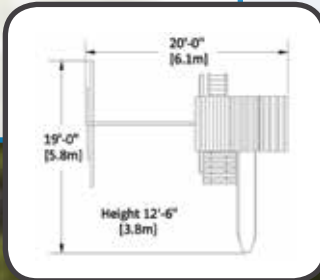

OLYMPIAN TREEHOUSE 5

PLAY SET SHOWN WITH:

- Playhouse Package
- Sundeck
- 3 Position Single Beam
- 2 – Belt Swings
- Wooden Swing
- 12' Rocket Slide
- 5' Sundeck Rock Wall