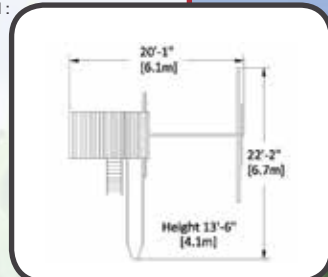

PLAY SET SHOWN WITH:

- Titan Treehouse without Sundeck
- Playhouse Package
- Porch
- 3 Position Turbo Single Beam
- 2 - Belt Swings
- 1 - Trapeze Bar
- 14' Rocket Slide