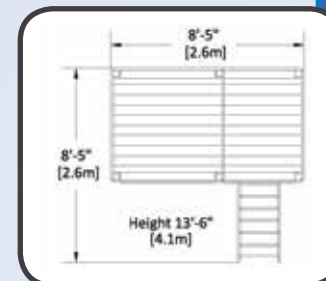

More Levels and Fort Options

- Additional Sundeck (6' deck)
- Cabin Package
- Lower Cottage
- Playhouse
- Porch

Swing Beams

- 2 Position Swing
- 3 Position Swing
- 4 Position Swing

Slides

- 12' Rocket Slide
- 14' Rocket Slide
- Super Slide
- Turbo Slide
- Mega Slide

Accessories

- 6' Rock Wall
- 7' Rock Wall
- Gang Plank
- Accessory Arm w/ Rope Ladder
- Fireman's Pole
- Lemonade Stand
- Adventure Bridge
- Monkey Bar
- Backyard Loft

Swings

- Belt Swing(s)
- Trapeze Bar
- Toddler Bucket
- Buoy Ball
- Infant Swing
- Tire Swing
- Mega Rider *
- Wooden Swing

* Standard 8' Single Beam only