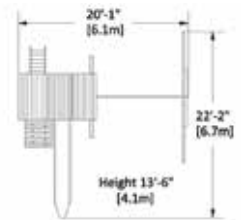

PLAY SET SHOWN WITH:

- 3 Position Turbo Single Beam
- 3 – Belt Swings
- 14' Rocket Slide
- 6' Sundeck Rock Wall
- Picnic Table
- Steering Wheel

TITAN TREEHOUSE¹