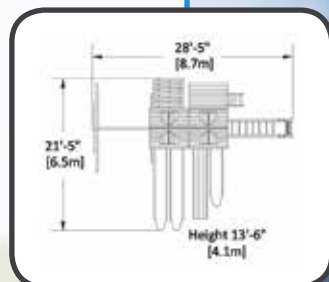

ADVENTURE TREEHOUSE 5

PLAY SET SHOWN WITH:

- Sundeck
- Tower
- Lower Cottage
- 2 Position Turbo Single Beam
- 2 – Belt Swings
- Monkey Bar
- Monkey Bar Fireman's Pole
- Chin-Up and Hand-Over-Hand Bars
- 2 – 14' Rocket Slides
- 10' Rocket Slide
- 7' Rock Wall
- Gang Plank
- Dormers
- Ship's Wheel

REVERSE SIDE OF PLAY SET