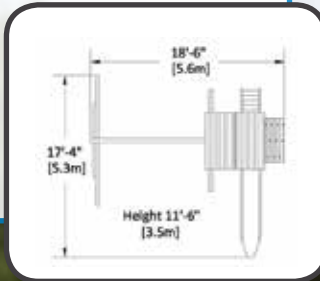

PLAY SET SHOWN WITH:

- 3 Position Single Beam
- Belt Swing
- Trapeze Bar
- Mega Rider
- 10' Rocket Slide
- 5' Rock Wall
- Picnic Table