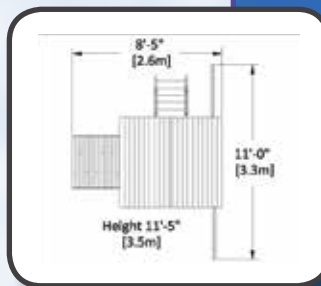

CHECK LIST

The MAGELLAN base fort is loaded with excitement for your adventurous explorers! It comes standard with some of our most popular accessories, including a rock wall and a picnic table. We made the fort bigger with a 20 sq ft play area so your kids have extra play space for more fun and more adventure. You can also double the play space with the new Lower Enclosure (optional) or add a Magellan Tower (optional) with a 6' high deck. The Magellan Tower creates options for a longer slide or higher swings and comes standard with a 6' rock wall upgrade.