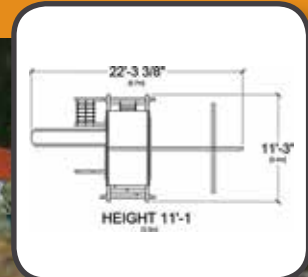

Options:

- Wave Slide