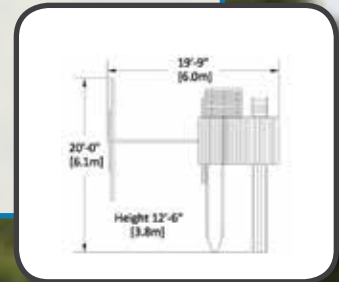

PLAY SET SHOWN WITH:

- Cabin Package
- Sundeck
- 3 Position Super Single Beam
- 2 - Belt Swings
- 1 - Trapeze Bar
- 12' Rocket Slide
- Gang Plank
- 6' Rock Wall