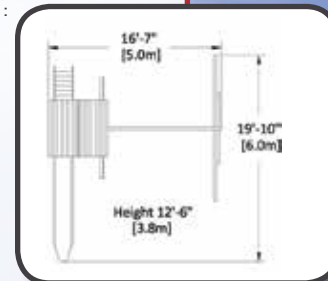

PLAY SET SHOWN WITH:

- Playhouse Package
- 3 Position Super Single Beam
- 2 - Belt Swings
- 1 - Trapeze Bar
- 12' Rocket Slide