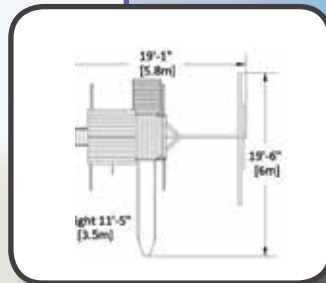

MAGELLAN-3

PLAY SET SHOWN WITH:

Standard Features:

- Picnic Table
- Options:
  - Magellan Tower with 6' Rock Wall
  - 2 Position Super Single Beam
  - 2 - Belt Swings
  - 12' Rocket Slide
  - Fireman's Pole