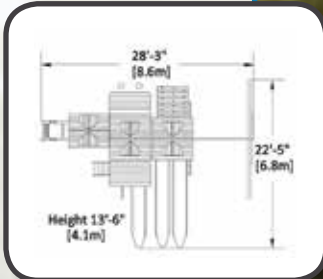

PLAY SET SHOWN WITH:

- Playhouse Package
- Porch
- Lemonade Stand
- Sundeck
- Tower
- 2 Position Turbo Single Beam
- 2 – Belt Swings
- Monkey Bar
- Backyard Loft
- Monkey Bar Fireman's Pole
- Chin-Up and Hand-Over-Hand Bars
- Dormers
- 2 – 14' Rocket Slides
- 10' Rocket Slide
- 7' Rock Wall
- Standard Fireman's Pole
- Ship's Wheel

REVERSE SIDE OF PLAY SET