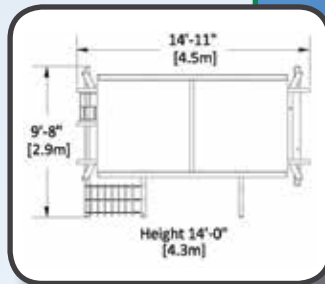

CHECK LIST

The TITAN PEAK is our tallest Peak play set. You can attach our tallest swings and longest slides to the Titan Peak and a tube slide. Our most popular accessories come standard on this Peak play set.

Deck Size: 6' x 6'

Deck Height: 7'

Structure: 4" x 6" Angled Legs

Fort Options

- Green Tarp Roof
- Multi-Color Tarp Roof
- Wood Roof

Swing Beams

- 2 Position Swing *
- 3 Position Swing *
- 4 Position Swing *

Slides

- 14' Rocket Slide
- Super Slide
- Turbo Slide
- Mega Slide

Accessories

- Fireman's Pole
- Gang Plank (requires adapter kit)
- Monkey Bar
- Backyard Loft

Swings

- Belt Swing(s)
- Trapeze Bar
- Toddler Bucket
- Buoy Ball
- Infant Swing
- Tire Swing
- Wooden Swing

* Turbo 10' Single Beam only

TITAN PEAK