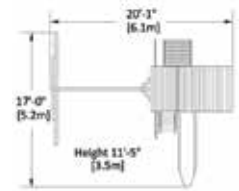

### Options:

- 3 Position Single Beam
- 2 – Belt Swings
- Trapeze Bar
- Double Wall Wave Slide

REVERSE SIDE OF PLAY SET

PLAY SET SHOWN WITH:

Standard Features:

- 5' Rock Wall

Options:

- Lower Enclosure with Serving Wall and Side Table
- 3 Position Single Beam
- 2 – Belt Swings
- Toddler Bucket
- 10' Rocket Slide