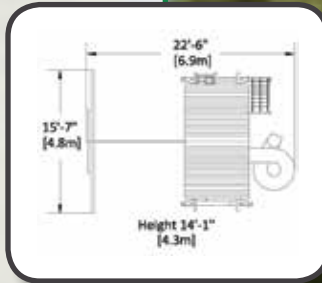

PLAY SET SHOWN WITH:

Standard Features:

- 7' Rock Wall
- Chain/Flat-Step Ladder Combo
- Accessory Arm with Rope Ladder
- Trapeze Bar
- Tire Swivel Swing

Options:

- Wood Roof
- 3 Position Turbo Single Beam
- 2 – Belt Swings
- Toddler Bucket
- Super Slide