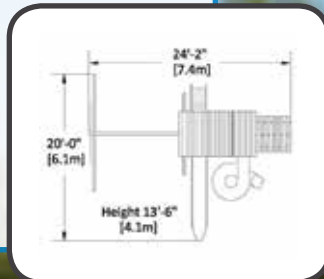

TITAN TREEHOUSE²

PLAY SET SHOWN WITH:

- Cabin Package
- 3 Position Super Single Beam
- Belt Swing
- Trapeze Bar
- Toddler Bucket
- Super Slide
- 12' Rocket Slide
- 7' Rock Wall
- Ship's Wheel