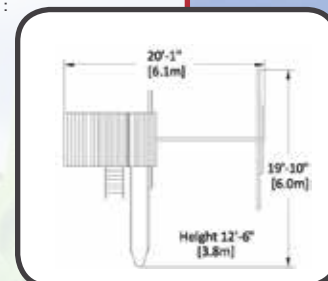

PLAY SET SHOWN WITH:

- Playhouse Package
- Porch
- 3 Position Super Single Beam
- 2 - Belt Swings
- 1 - Trapeze Bar
- 12' Rocket Slide