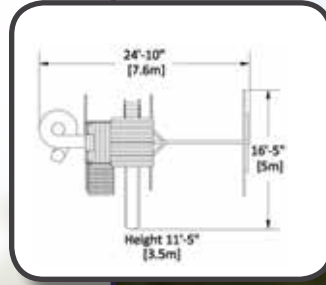

PLAY SET SHOWN WITH:

Standard Features:

- Picnic Table

Options:

- Magellan Tower with 6' Rock Wall
- 3 Position Single Beam
- 2 – Belt Swings
- Rocket Rider
- Double Wall Wave Slide
- Turbo Slide