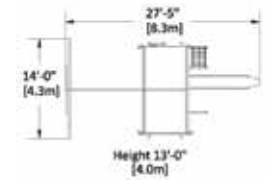

Options:

- Multi-Colored Tarp Roof
- 3 Position Super Single Beam
- 2 – Belt Swings
- Infant Swing
- 12' Rocket Slide