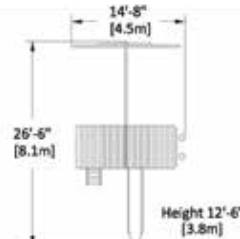

PLAY SET SHOWN WITH:

- Playhouse Package
- Porch
- Lemonade Stand
- Sundeck
- 3 Position Super Single Beam
- 2 - Belt Swings
- 1 - Trapeze Bar
- 12' Rocket Slide