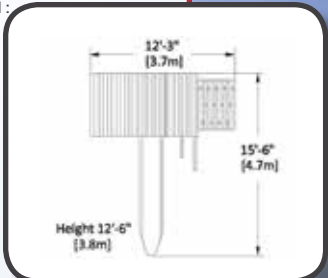

PLAY SET SHOWN WITH:

- Playhouse Package
- Porch
- 12' Rocket Slide
- 6' Rock Wall
- Accessory Arm with 6' Rope Ladder
- Super Fireman's Pole