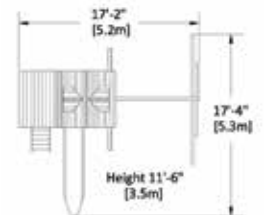

PLAY SET SHOWN WITH:

- Cabin Package
- Sundeck
- 2 Position Single Beam
- Toddler Bucket
- Infant Swing
- 10' Rocket Slide
- Dormers
- Additional Sandbox Boards
- Sandbox Cover
- Ship's Wheel