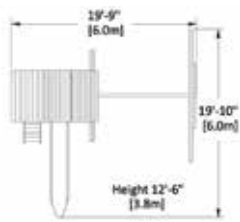

## PLAY SET SHOWN WITH:

- Playhouse Package
- Porch
- 3 Position Super Single Beam
- 2 - Belt Swings
- 1 - Trapeze Bar
- 12' Rocket Slide

PLAY SET SHOWN WITH:

- Playhouse Package
- Sundeck
- 3 Position Super Single Beam
- 2 - Belt Swings
- 1 - Trapeze Bar
- 12' Rocket Slide