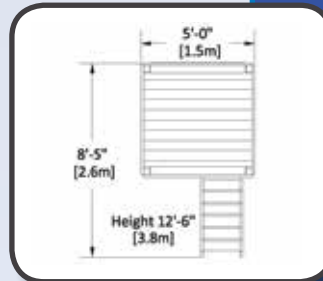

CHECK LIST

The OLYMPIAN TREEHOUSE is our most popular fort structure and will accommodate a taller Super Single Beam – perfect for older kids! In addition, the 5-foot Sundeck and Playhouse Package options create even more play spaces, and at 7 feet high, our Olympian Tower is the height of backyard fun.

Fort Size: 5' x 5'
Deck Height: 6'
Structure: 4" x 4" Vertical Legs