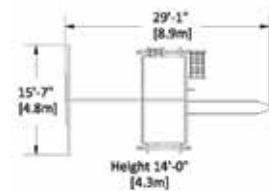

Options:

- Multi-Colored Tarp Roof
- 3 Position Turbo Single Beam
- 2 – Belt Swings
- Infant Swing
- 14' Rocket Slide
- Turbo Fireman's Pole